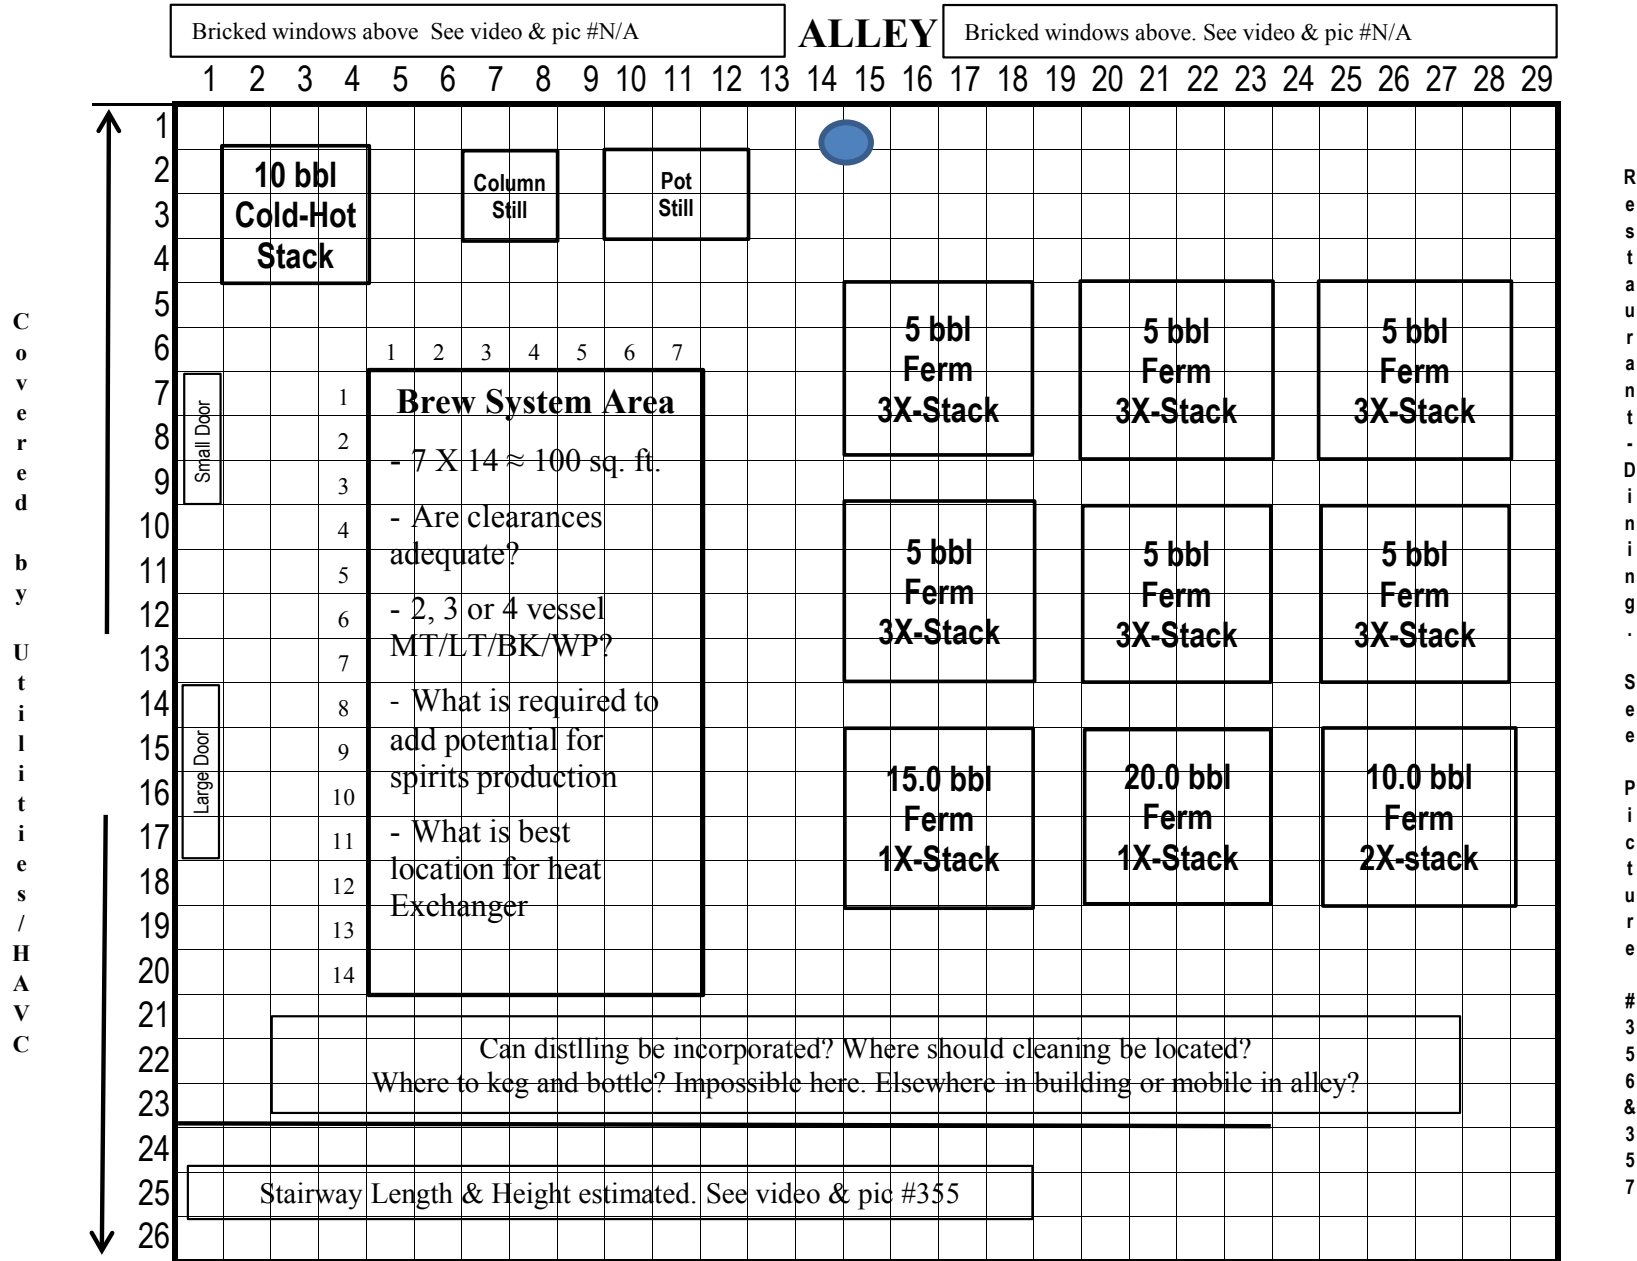

Brew House Layout-Facing Boiler

Tap Room Bar Space above Brew House see pic #358 left front

Brew House Layout - Facing Taps

Tap Room Bar Space above Brew House see pic #358 left front

Brew House Layout-Front Center

Tap Room Bar Space above Brew House see pic #358 left front

Brew House Layout-Ferment Left

ALLEY

Tap Room Bar Space above Brew House see pic #358 left front