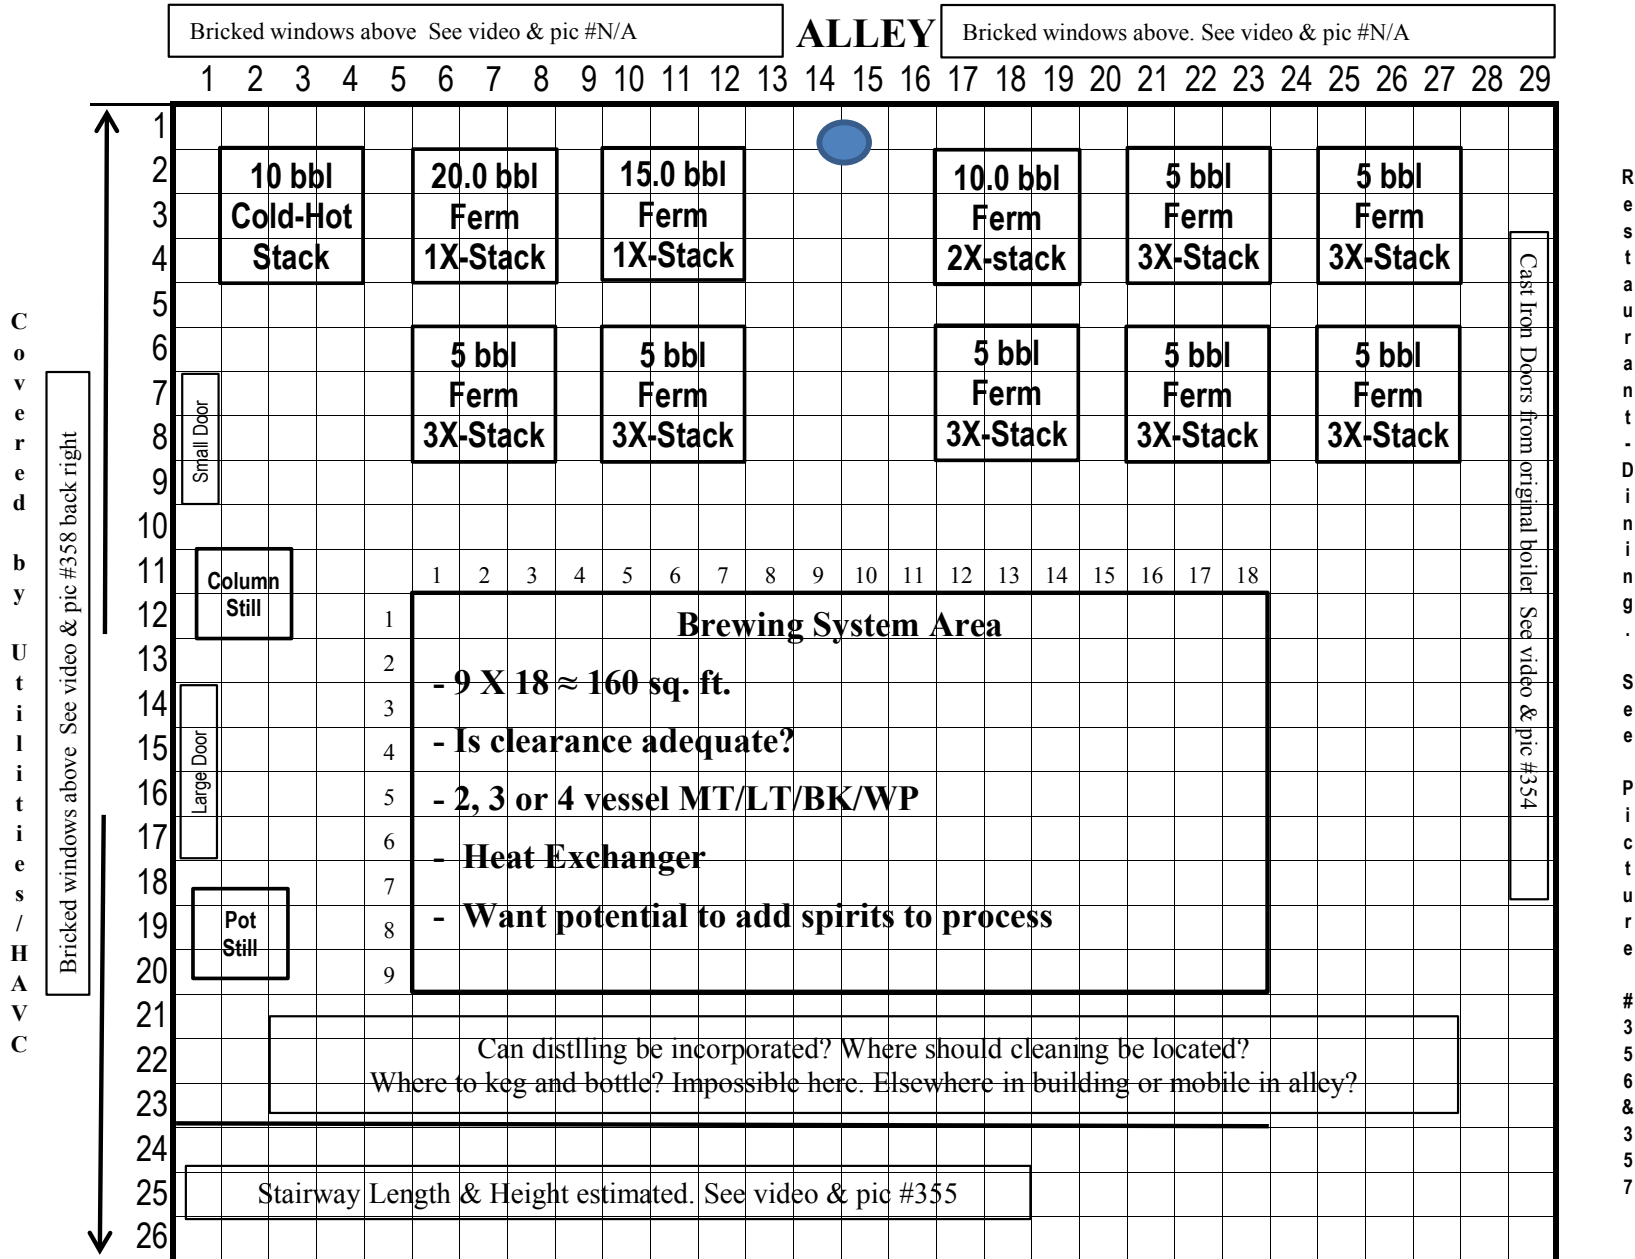

Brew House Layout-Facing Boiler

Tap Room Bar Space above Brew House see pic #358 left front

Brew House Layout - Facing Taps

Tap Room Bar Space above Brew House see pic #358 left front

Brew House Layout-Front Center

Tap Room Bar Space above Brew House see pic #358 left front

Brew House Layout-Ferment Left

ALLEY

Tap Room Bar Space above Brew House see pic #358 left front