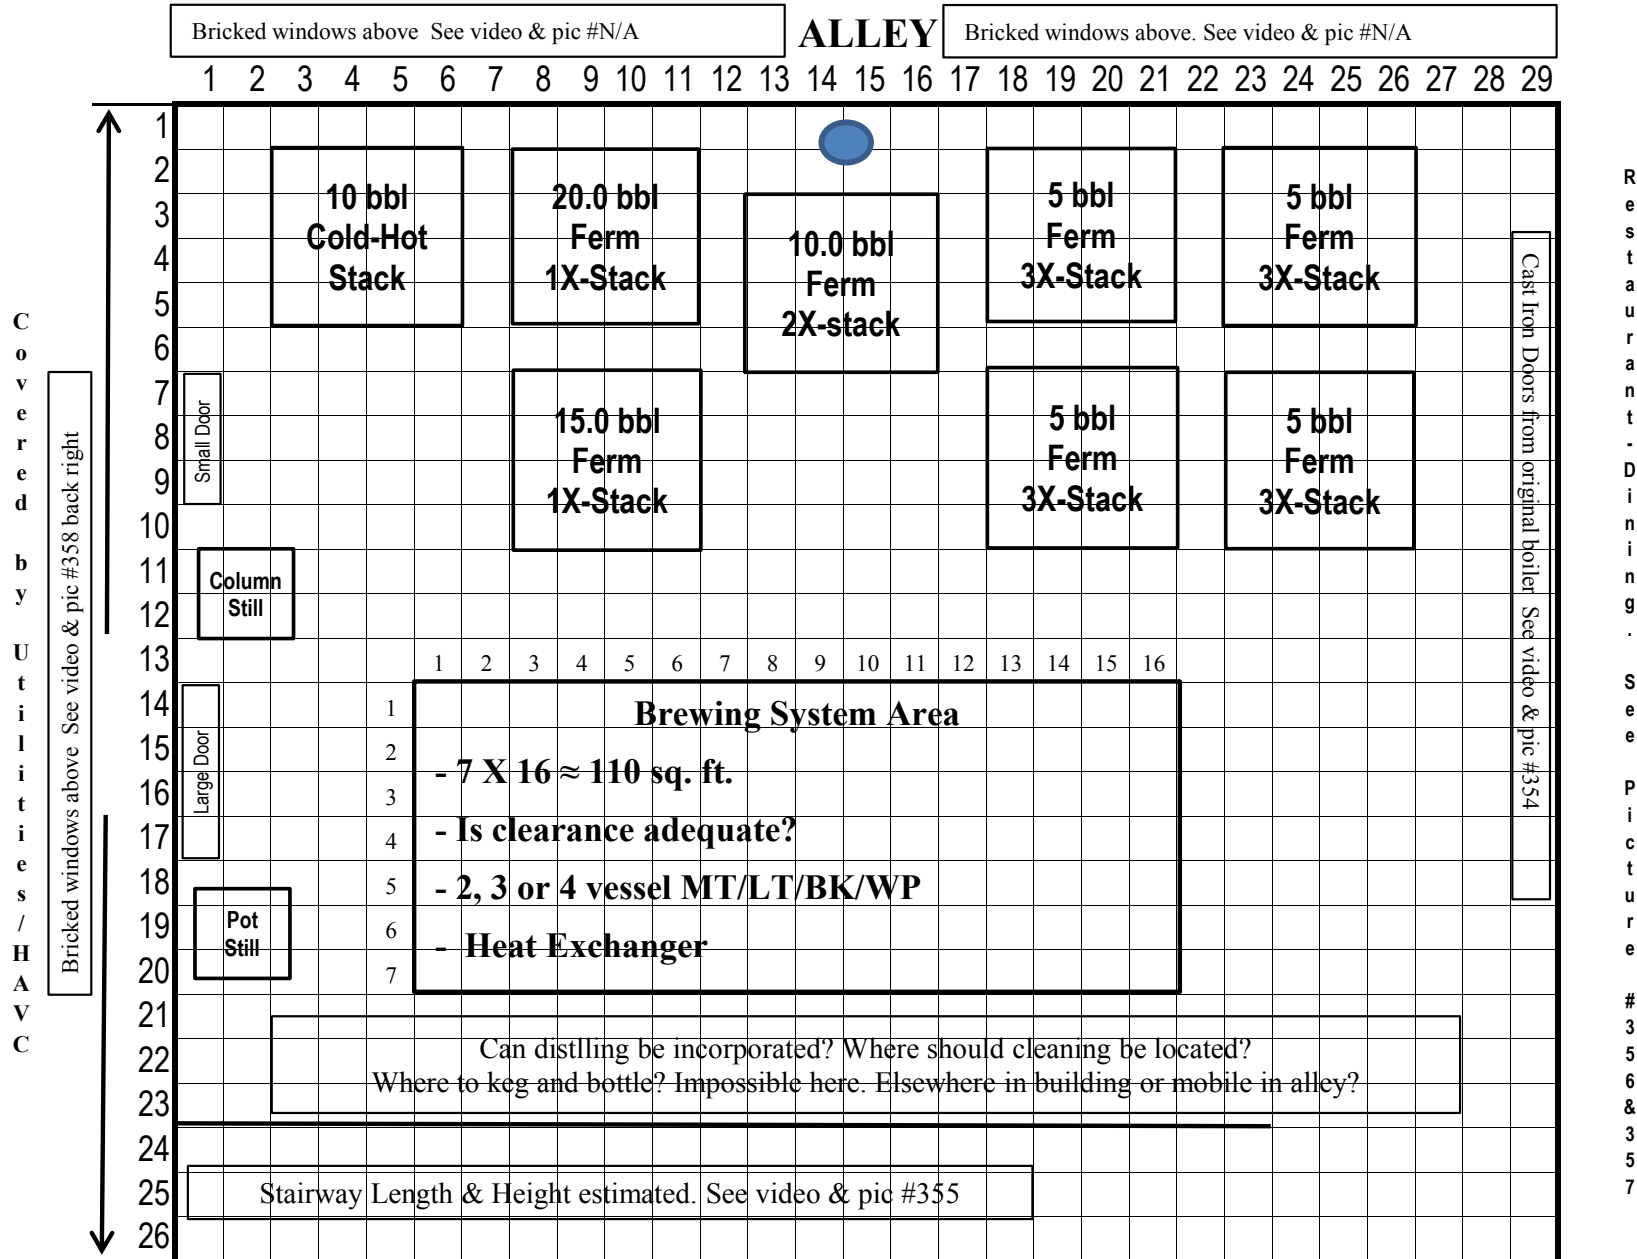

Brew House Layout-Facing Boiler

Tap Room Bar Space above Brew House see pic #358 left front

Brew House Layout - Facing Taps

Tap Room Bar Space above Brew House see pic #358 left front

Brew House Layout-Front Center

Tap Room Bar Space above Brew House see pic #358 left front

Brew House Layout-Ferment Left

ALLEY

Tap Room Bar Space above Brew House see pic #358 left front