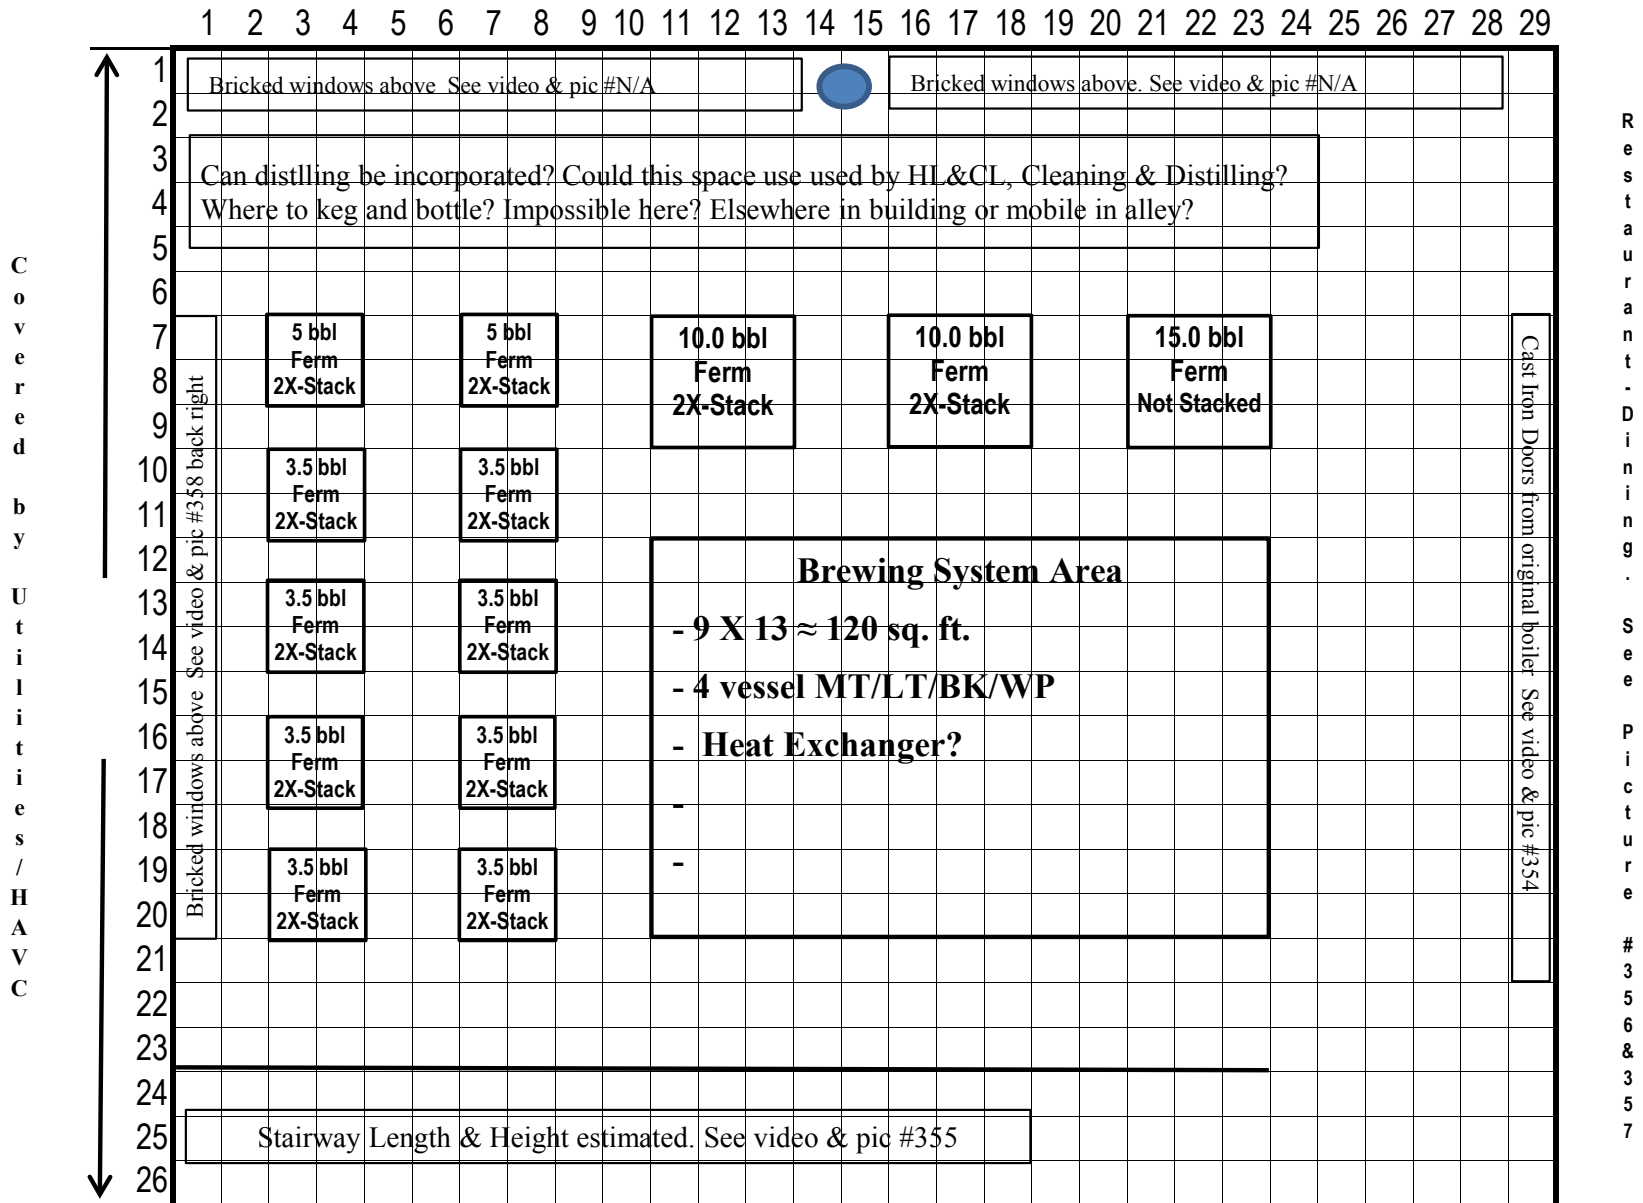

Brew House Layout-Facing Boiler

Tap Room Bar Space above Brew House see pic #358 left front

Brew House Layout - Facing Taps

Tap Room Bar Space above Brew House see pic #358 left front

Brew House Layout-Front Center

Tap Room Bar Space above Brew House see pic #358 left front

Brew House Layout-Ferment Left

ALLEY

Tap Room Bar Space above Brew House see pic #358 left front